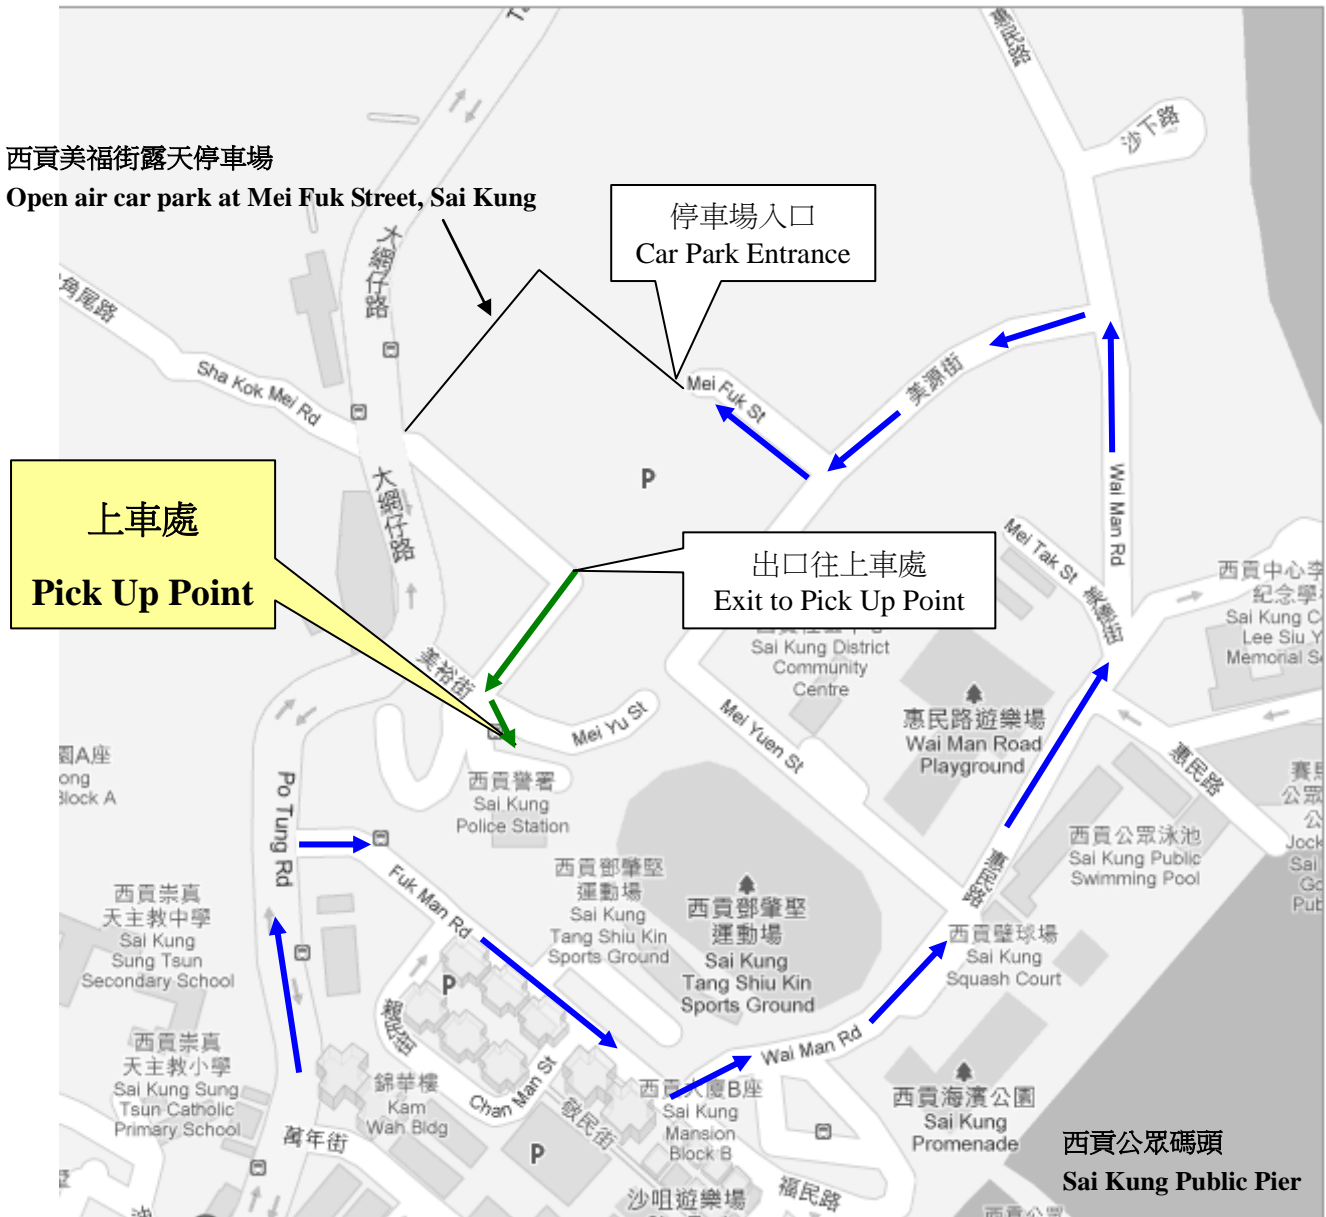

往北潭涌接駁巴士 - 西貢上車處

Pam Tam Chung Shuttle Bus Pick Up Point at Sai Kung

上車處： 西貢美裕街巴士站（西貢警署旁）

Pick Up Point: Bus Terminus at Mei Yu Street, Sai Kung (near Sai Kung Police Station)

-  駕車前往美福街露天停車場路線
Driving route to open air car park at Mei Fuk Street
-  由停車場步行前往接駁巴士上車處路線（約五分鐘）
Route from car park to shuttle bus pick up point (around 5-minute walk)